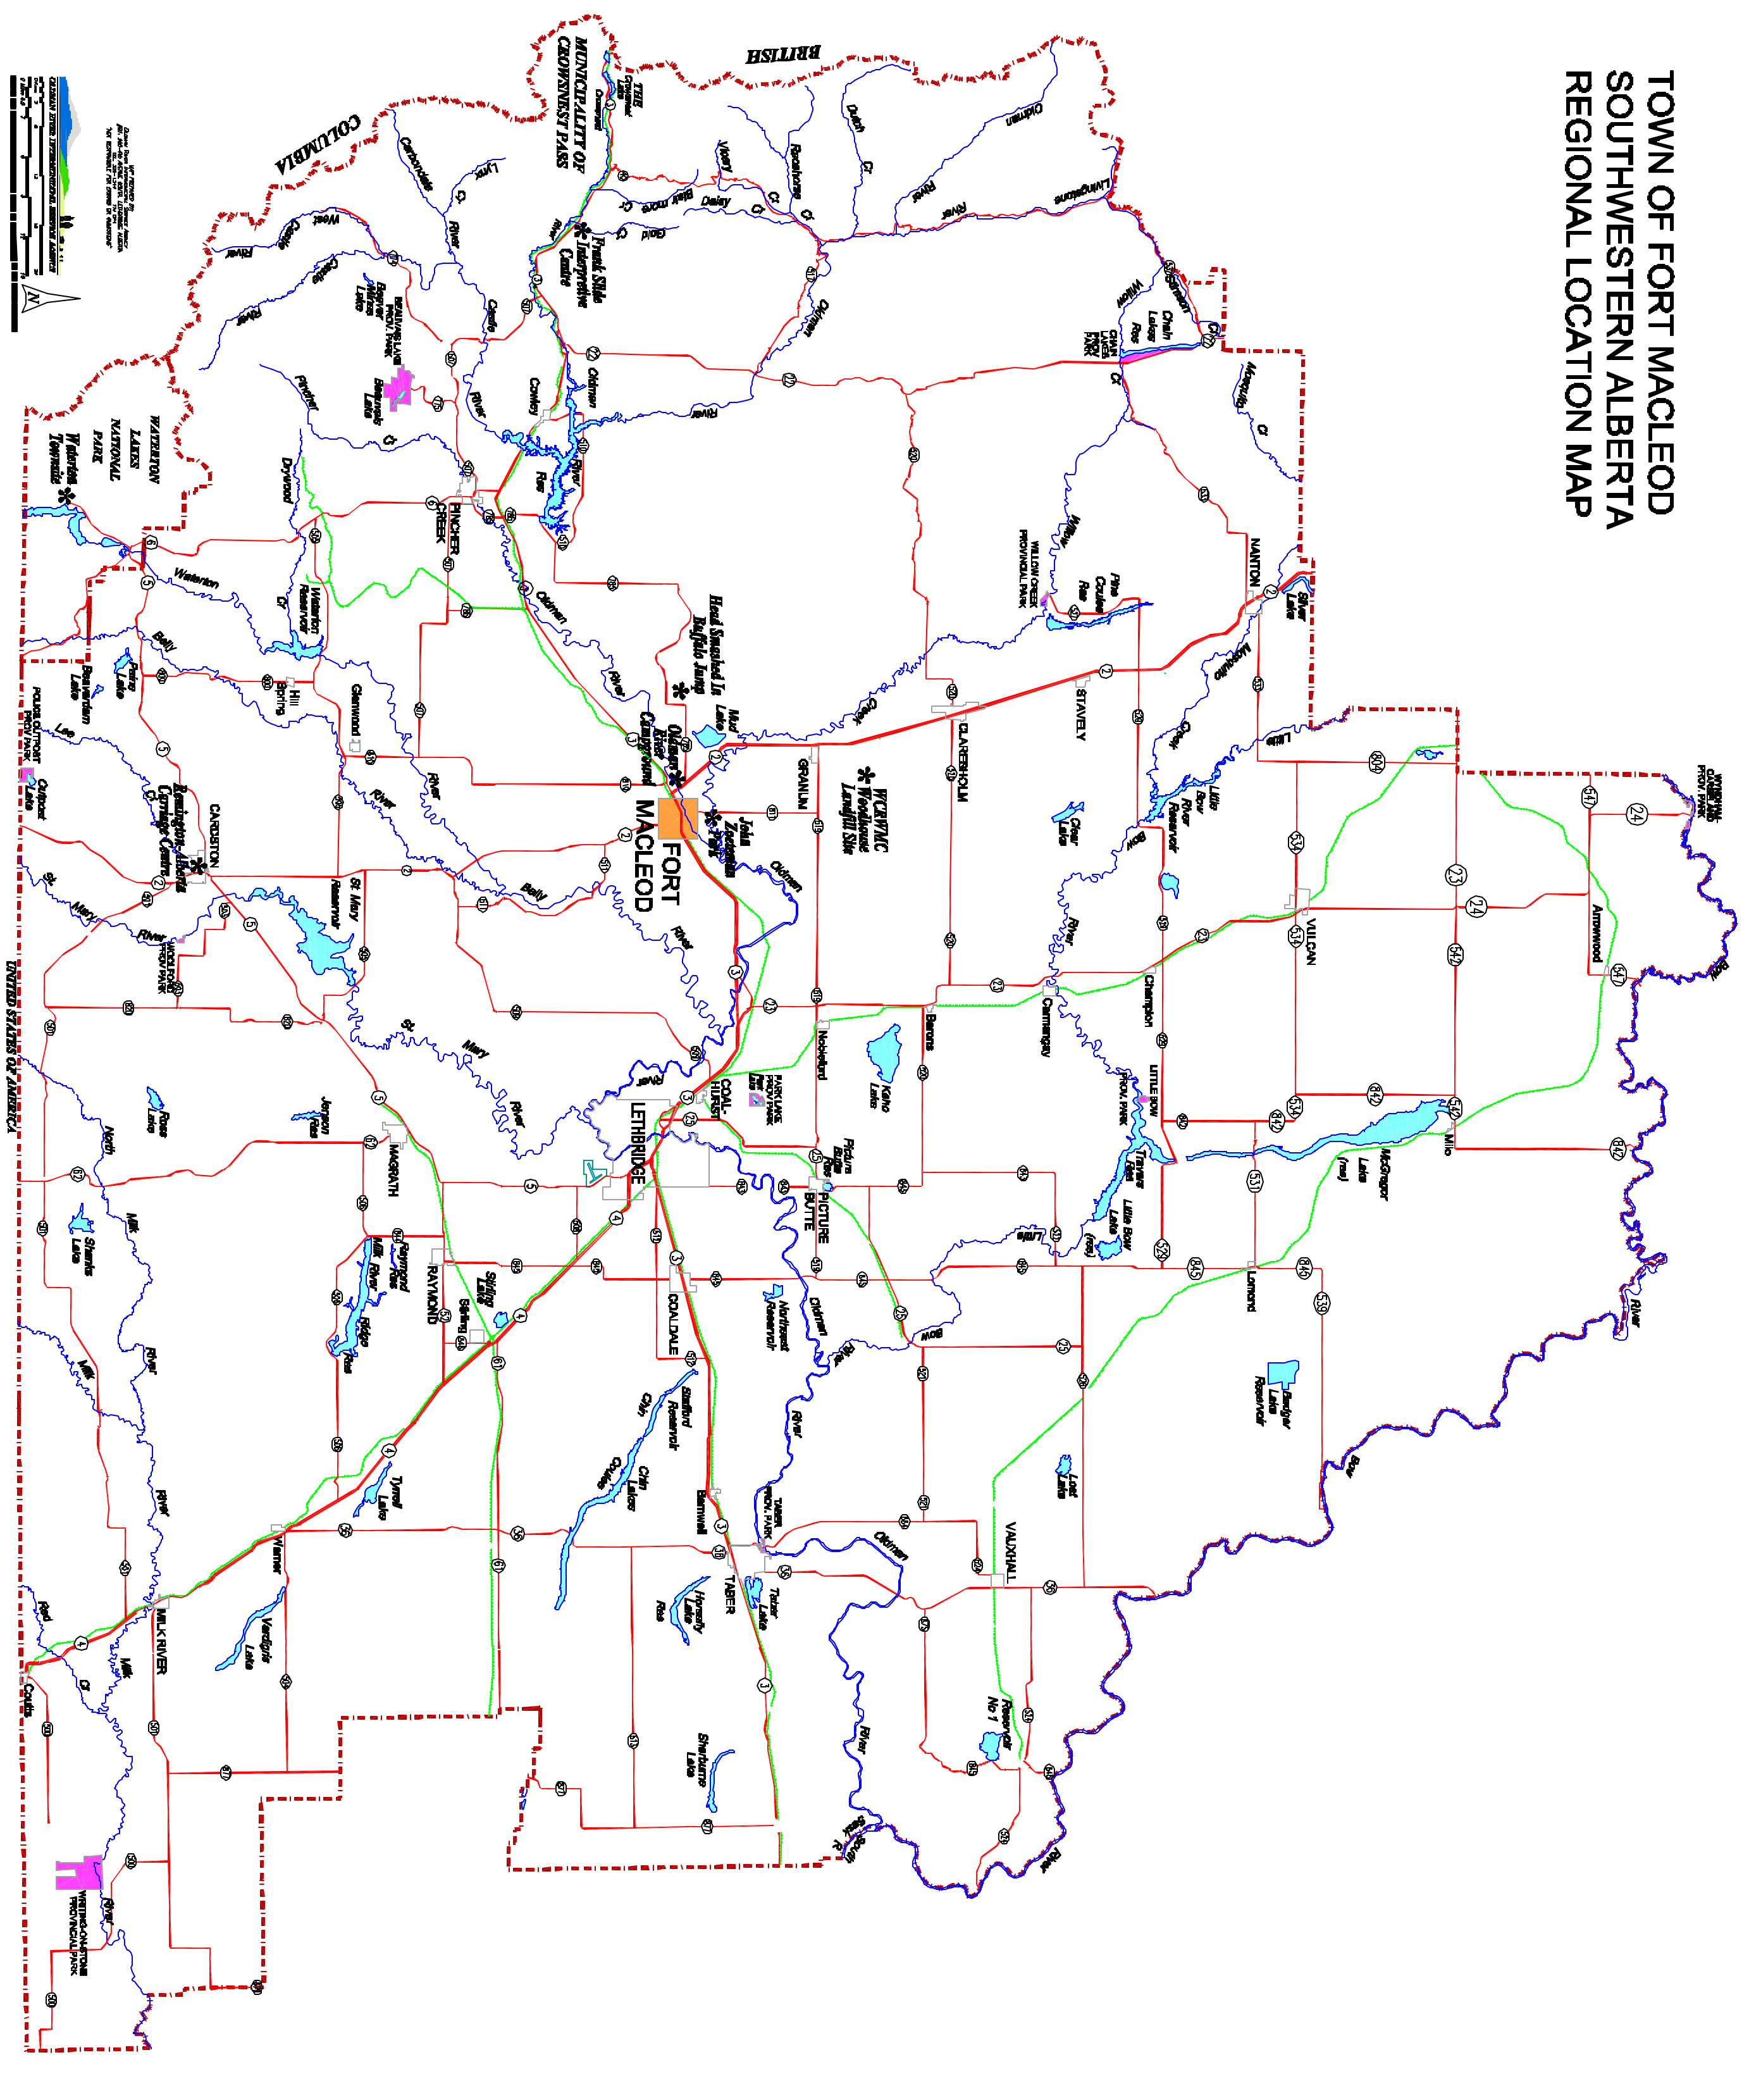

TOWN OF FORT MACLEOD SOUTHWESTERN ALBERTA REGIONAL LOCATION MAP

UNITED STATES OF AMERICA